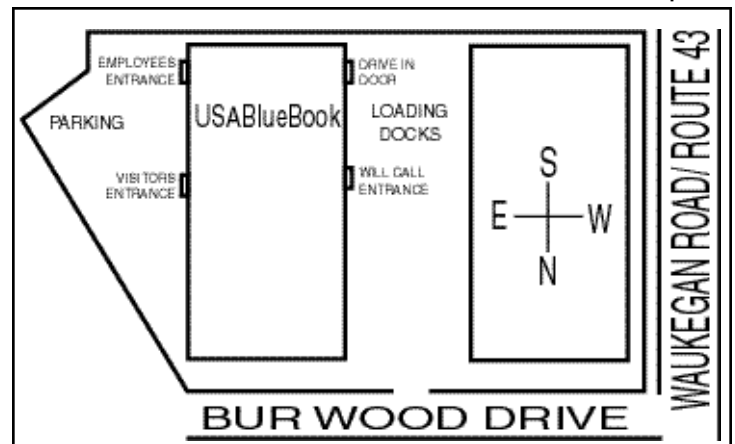

# New Location for USABlueBook®

3781 Bur Wood Drive  
Waukegan, IL 60085  
847-689-3000

Will Call Entrance & Visitors Entrance Map

## Directions from the North:

Take Interstate 94 South to Buckley Road (Route 137), turn left (east) onto Buckley Road and proceed to Waukegan Road (Route 43). Turn left (north) onto Waukegan Road and proceed to Bur Wood Drive. Turn right (east) onto Bur Wood Drive (entrance to Amhurst Lake Business Park) and proceed to 3781 Bur Wood Drive (right side of the road, 2nd building).

## Directions from the South:

Take Interstate 294/94 North to Buckley Road (Route 137), turn right (east) onto Buckley Road and proceed to Waukegan Road (Route 43). Turn left (north) onto Waukegan Road and proceed to Bur Wood Drive. Turn right (east) onto Bur Wood Drive (entrance to Amhurst Lake Business Park) and proceed to 3781 Bur Wood Drive (right side of the road, 2nd building).