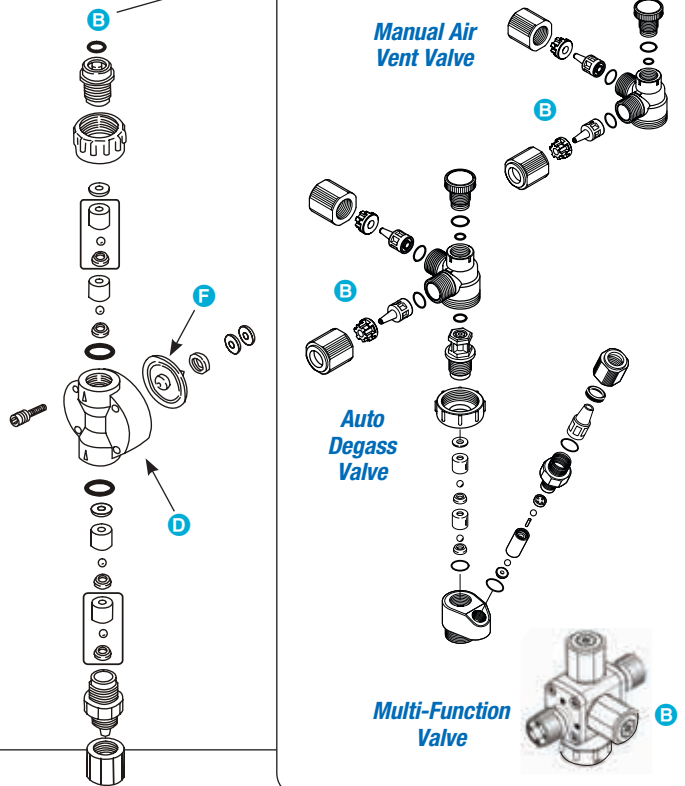

## Walchem Repair Parts

### To find the repair part you need:

Locate the pump model number (found on the tag). A model number will look like this: **EZB11D1-VCA**. To select the correct replacement part in the large table below and to the right, find your model number in the first column. Then, find the USABlueBook stock number that corresponds to your replacement part. We show the most common models; contact us if you cannot find yours.

### Walchem Wet End Diagram

- A Injection Valve Assembly:** Includes 1 each injector fitting, spring, check ball, seal ring and valve seat. 1/2" NPT threaded connection standard. *Not shown in diagram.*
- B Discharge Valve**
  - Manual Air Vent Valve:** Includes 2 coupling nuts, 1 valve body, 1 knob and 2 O-rings.
  - Auto Degass Valve:** Includes 2 coupling nuts, 1 valve body, 4 valve seats, 4 check balls, 1 auto air vent spacer, 1 valve tube, 1 O-ring and 1 gasket.
  - Multi-Function Valve:** Includes 2 coupling nuts, 1 valve body, 1 multi-function valve top assembly, 1 knob and 2 O-rings.
- C Head Assembly:** Includes complete assemblies in injection valve, discharge valve, head, foot valve and diaphragm. *Not shown in diagram.*
- D Head:** Head only. No other parts included.
- E Foot Valve:** Includes 1 each strainer, valve body, cartridge assembly, valve seat. *Not shown in diagram.*
- F Diaphragm:** Diaphragm only. No other parts included.
- G Repair Kit:** Includes 1 diaphragm and retainer, 4 valve guides, 4 valve seats, 4 check balls, 2 gaskets, and 5 O-rings. *Not shown in diagram.*