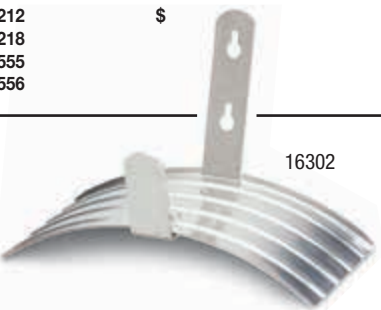

Highest Quality Garden & Rubber Hose

Red Rubber High-Pressure Washdown Hose

- Great with booster pumps and sweeper nozzles
- Use in temperatures -20 to 190°F

SIZE, ID	LENGTH	COUPLING	WORKING PRESSURE	STOCK #	EACH
1"	50'	1" NPSH	300 psi	69420	\$
1 1/2"	50'	1 1/2" NPSH	200 psi	69421	

Washdown Nozzles & Shutoff Valve Assemblies

DESCRIPTION	STOCK #	EACH
1" Brass Washdown Nozzle	14212	\$
1 1/2" Brass Washdown Nozzle	14218	
1" Shutoff Valve Assembly	14555	
1 1/2" Shutoff Valve Assembly	14556	

Steel & Aluminum Hose Hangers

- Hold up to 100 feet of 5/8" hose
- Keyhole design allows easy installation

These hangers hold up to 100 feet of 5/8" hose. Their keyhole design makes installation simple, and dismantling them even easier. Many people take them off the wall and store them during the off season. Choose from a steel model with baked-enamel finish or an all-aluminum model that's completely rustproof.

DESCRIPTION	STOCK #	EACH
Hose Hanger	14130	\$

Hose Bibb Locks

- Prevents unauthorized use of water from unmanned facilities
- Discourages vandalism

Uses a standard padlock (not included). All accessible components rotate independently of each other, making it impossible to remove the locking device without first removing the padlock. Exposed parts are made of hardened zinc-plated steel. Internal hose thread fitting is brass with EDPM seal. Measures 1 7/16" OD x 1 3/8" L, and sized for 3/32" padlock shackle.