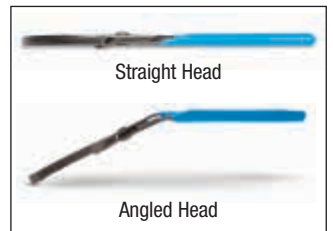

LENGTH	PIPE CAPACITY	STRAIGHT HEAD		ANGLED HEAD	
		STOCK #	EACH	STOCK #	EACH
9"	1 3/4 to 3"	25323	$	—	—
12"	2 1/2 to 3 3/4"	25910		350108	$
15 1/2"	2 1/2 to 4 1/2"	25912		—	—